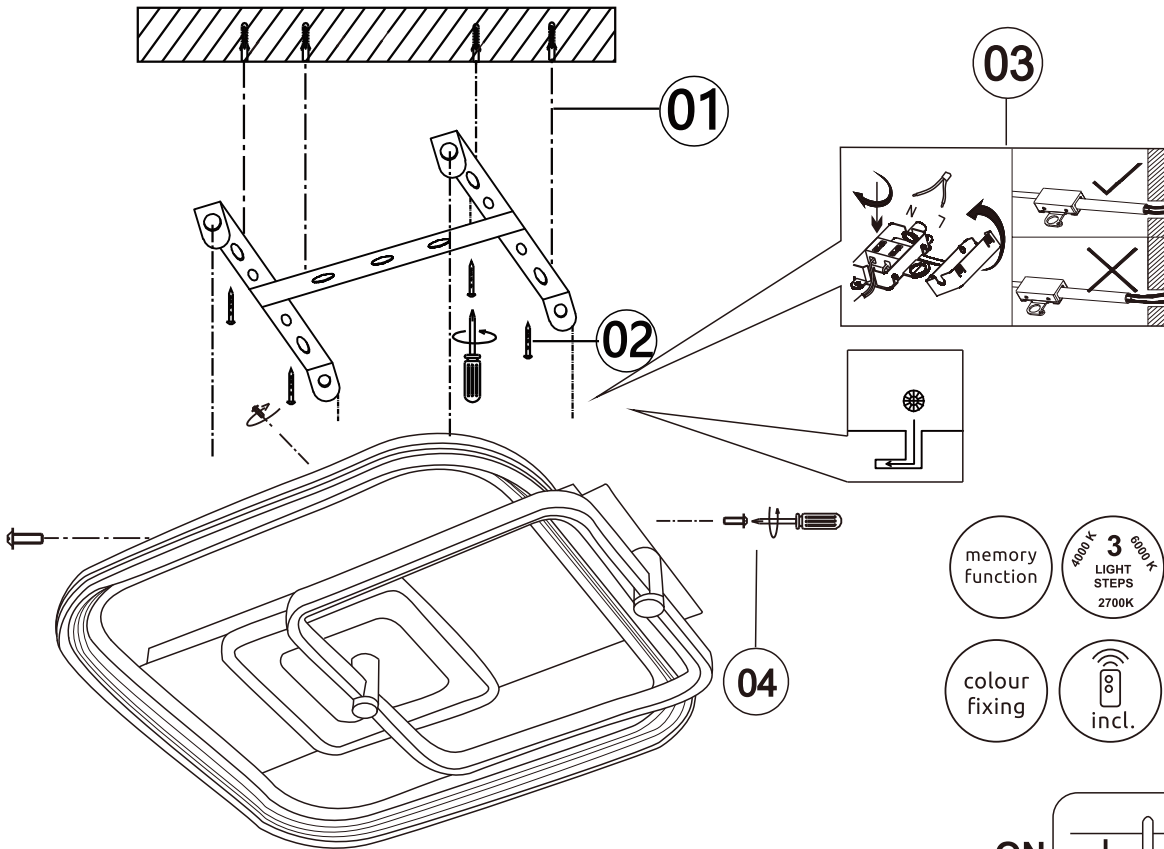

GLOBO LIGHTING

www.globo-lighting.com

48459-48

- memory function
- 4000 K **3** LIGHT STEPS 6000 K 2700K
- many light steps
- 2700K-6000K
- night light
- colour fixing
- incl.
- dimmable
- many steps

Frequency Bandwidth	Maximal radiation transmitting power	48W LED DC 64V 220-240V~ 50/60Hz
2410MHz-2475MHz	-0.7dBm	