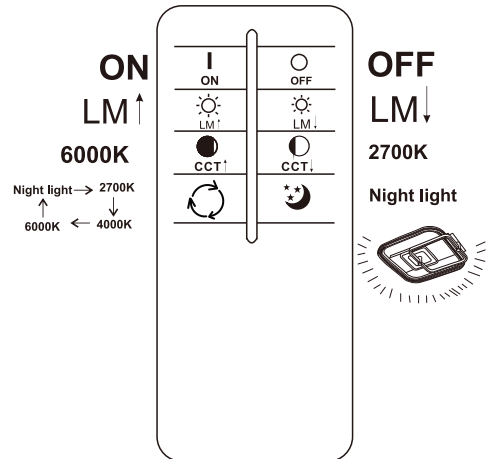

GLOBO LIGHTING

www.globo-lighting.com

48459-48

- memory function
- 4000 K **3** LIGHT STEPS 6000 K 2700K
- many light steps
- 2700K-6000K
- night light
- colour fixing
- incl.
- dimmable
- many steps

Frequency Bandwidth	Maximal radiation transmitting power	48W LED DC 64V 220-240V~ 50/60Hz
2410MHz-2475MHz	-0.7dBm	