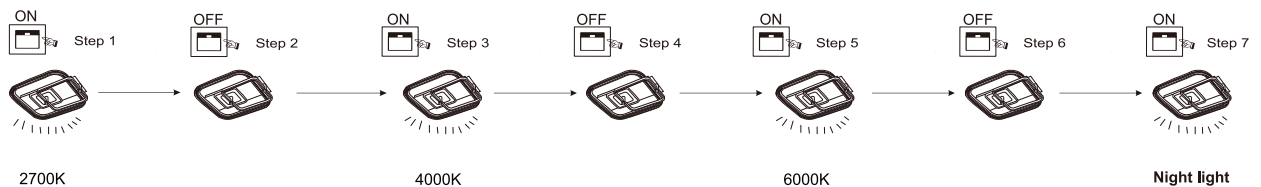

GLOBO LIGHTING

www.globo-lighting.com

48459-48

- memory function
- 4000 K **3** LIGHT STEPS 6000 K 2700K
- many light steps
- 2700K-6000K
- night light
- colour fixing
- incl.
- dimmable
- many steps

Frequency Bandwidth	Maximal radiation transmitting power	48W LED DC 64V 220-240V~ 50/60Hz
2410MHz-2475MHz	-0.7dBm	