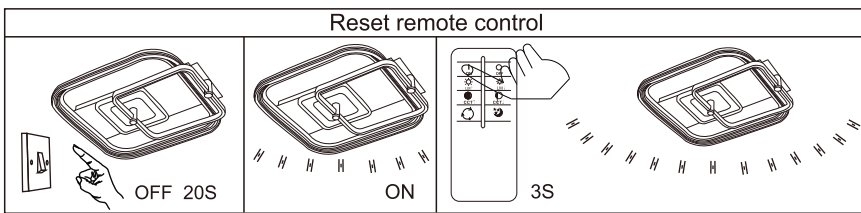

GLOBO LIGHTING

www.globo-lighting.com

48459-48

- memory function
- 4000 K **3** LIGHT STEPS 6000 K 2700K
- many light steps
- 2700K-6000K
- night light
- colour fixing
- incl.
- dimmable
- many steps

Frequency Bandwidth	Maximal radiation transmitting power	48W LED DC 64V 220-240V~ 50/60Hz
2410MHz-2475MHz	-0.7dBm	